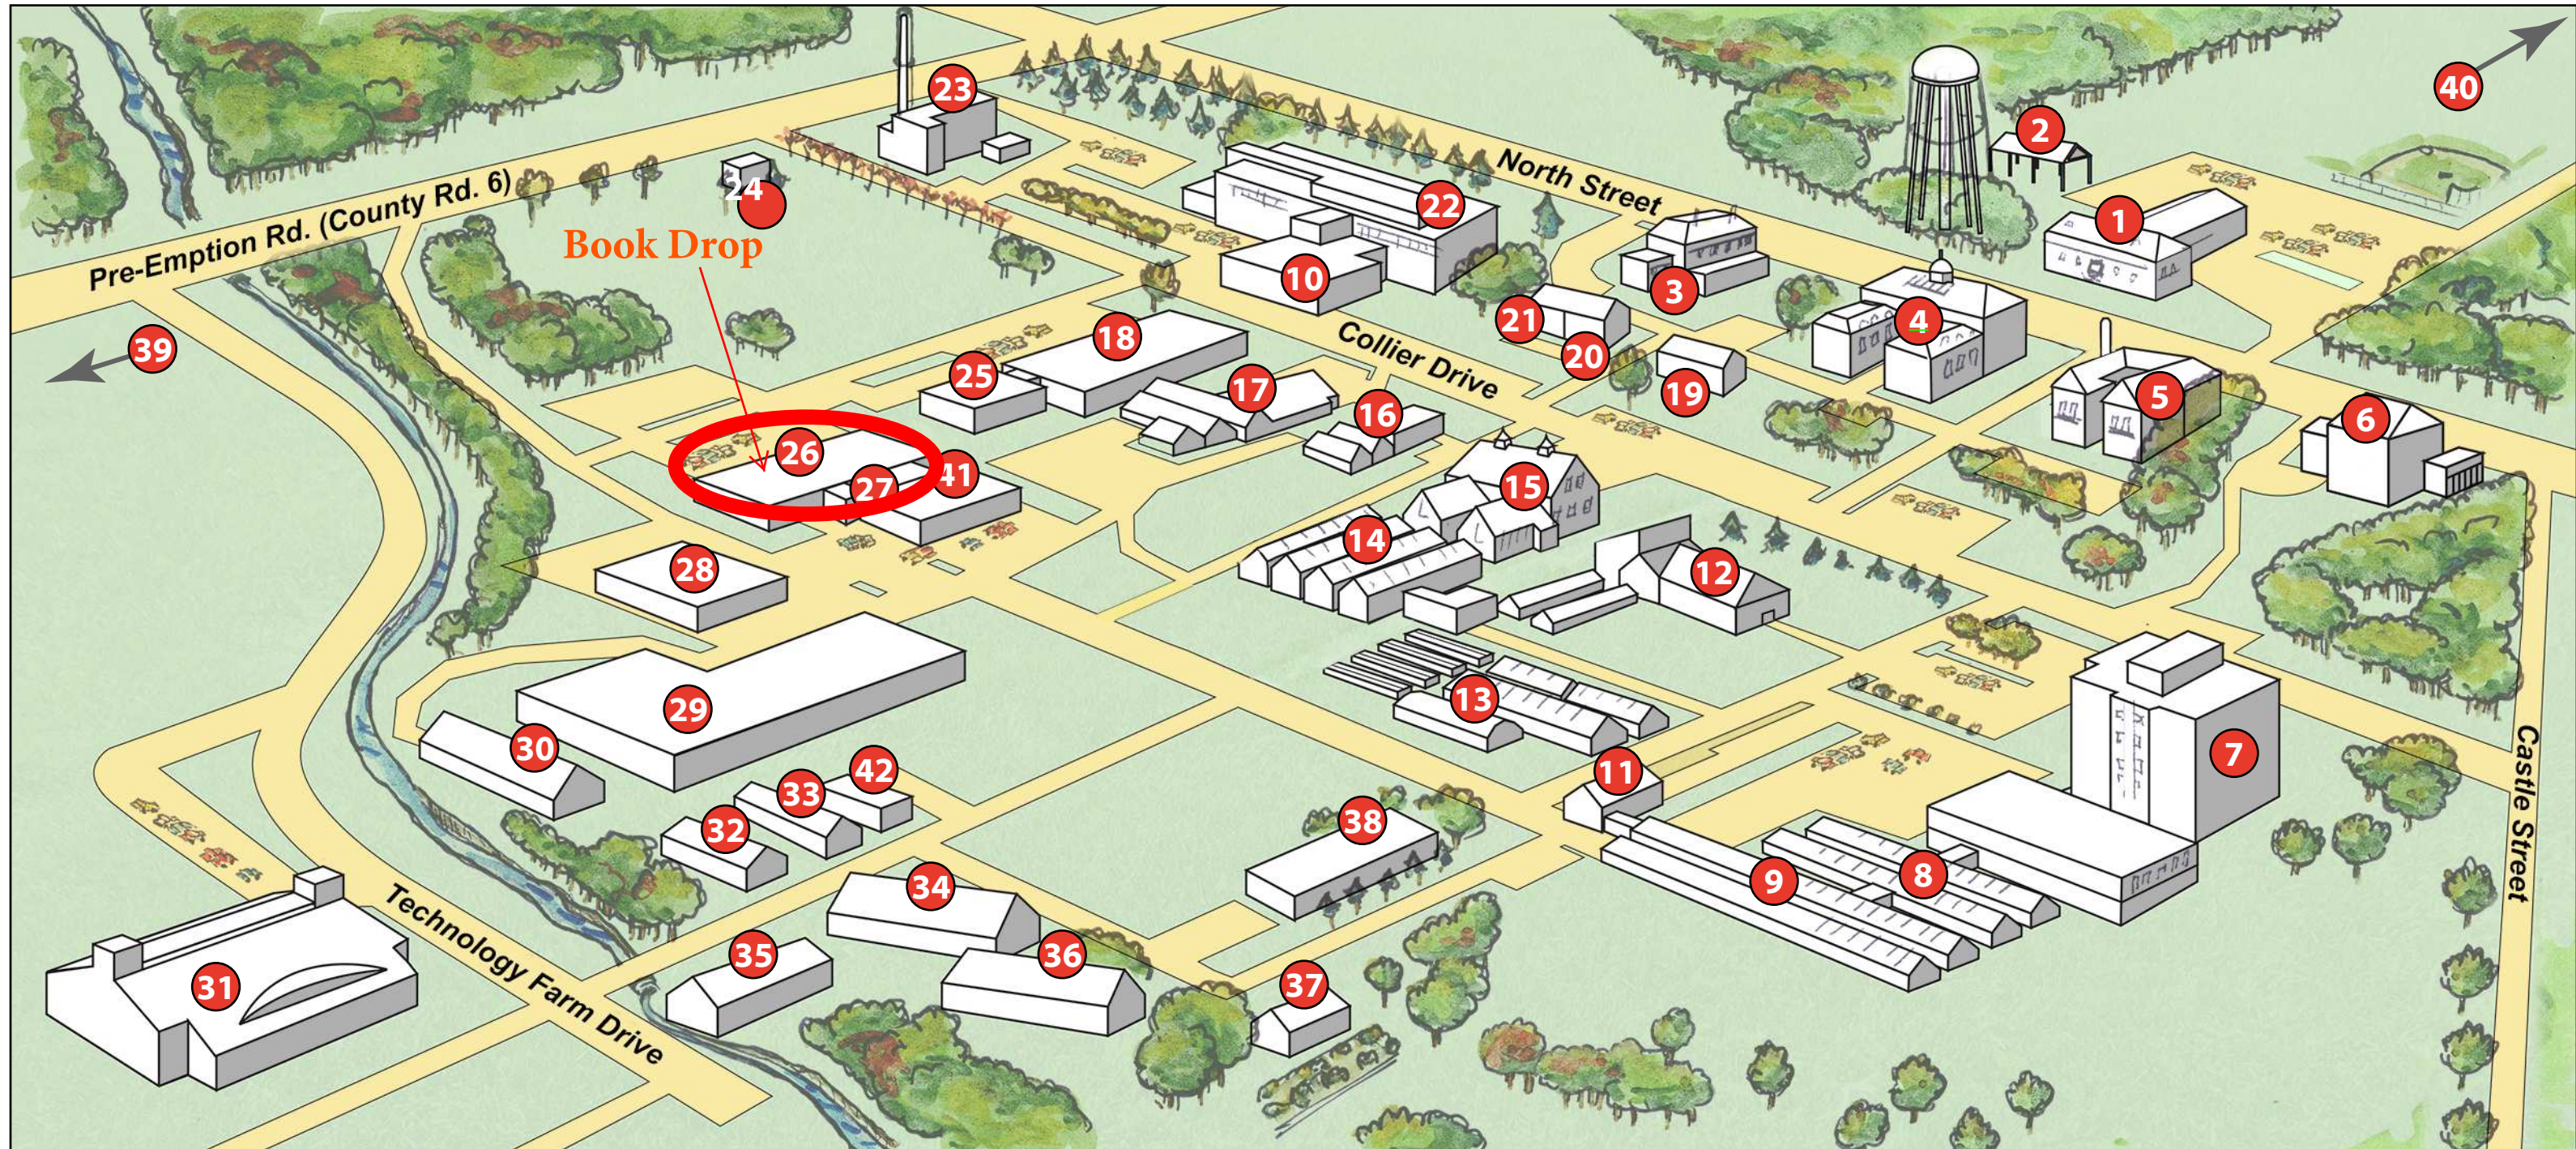

Book Drop

- |                               |                               |                                  |                                  |  |   |
|-------------------------------|-------------------------------|----------------------------------|----------------------------------|--|---|
| 1. Jordan Hall                | 8. Entomology Greenhouse      | 16. Plant Introduction Headhouse | 23. Heating Plant                | 31. Cornell Agriculture and Food Technology Park | 37. Screenhouse                                       |
| 2. Pavillion                  | 9. Plant Pathology Greenhouse | 17. USDA PGRU/GGRU               | 24. Power Substation             | 32. Insectary                                    | 38. Soils Building                                    |
| 3. Parrot Hall                | 10. Pilot Plant               | 18. Raw Products                 | 25. Seed Processing              | 33. USDA Screenhouse                             | 39. Finger Lakes Community College Viticulture Center |
| 4. Hedrick Hall               | 11. Spray Lab/Rain Tower      | 19. Stone Barn                   | 26. Buildings and Properties     | 34. Nursery Cellars                              | 40. Loomis Farm                                       |
| 5. Sturtevant Hall            | 12. Headhouse                 | 20. Sawdust Cafe                 | 27. Industrial Chemical Building | 35. Entomology/Plant Pathology Pole Barn         | 41. Fleet Garage                                      |
| 6. Integrated Pest Management | 13. Plastic Greenhouse        | 21. Storage                      | 28. Surge Lab                    | 36. Horticulture Pole Barn                       | 42. Mower Storage                                     |
| 7. Barton Lab                 | 14. Horticulture Greenhouse   | 22. Food Research Lab            | 29. Campus Warehouse             |  |   |
|                               | 15. Dairy Barn                |                                  | 30. Pole Barn                    |  |   |